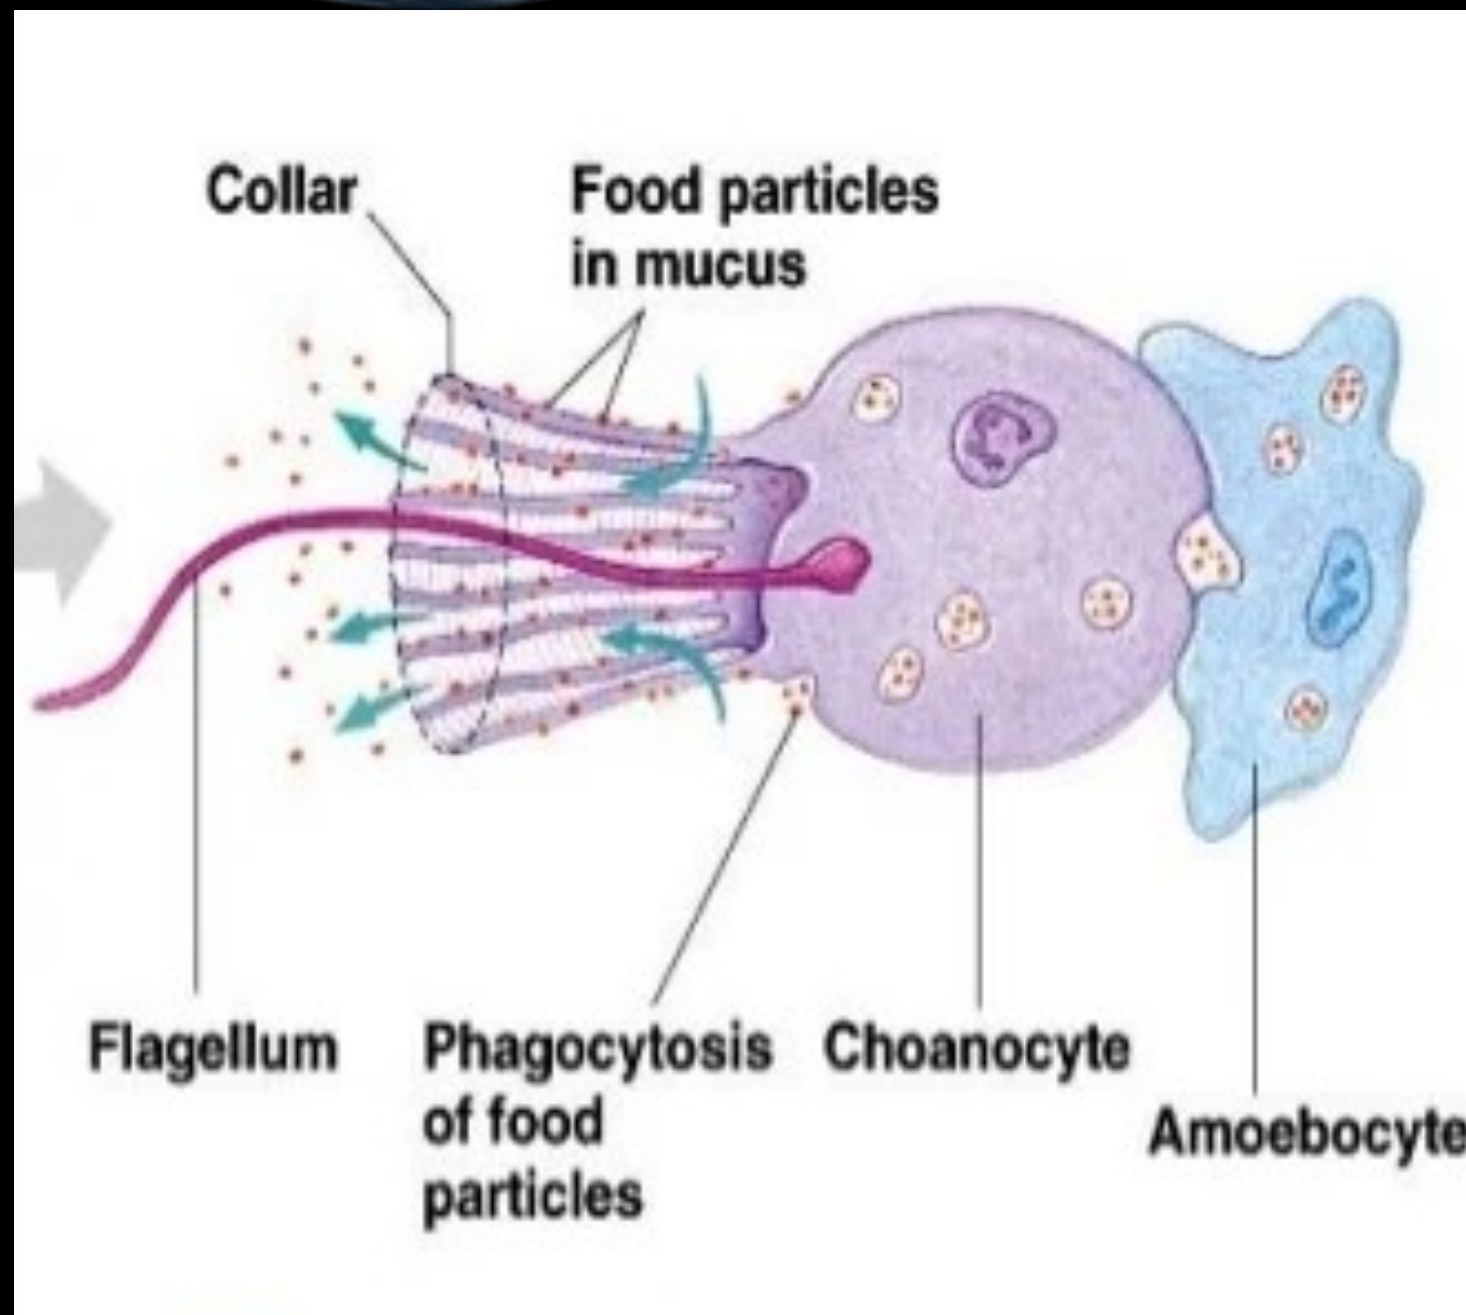

AL SANAR LA EVOLUCIÓN ES LA COLABORACIÓN RADICAL