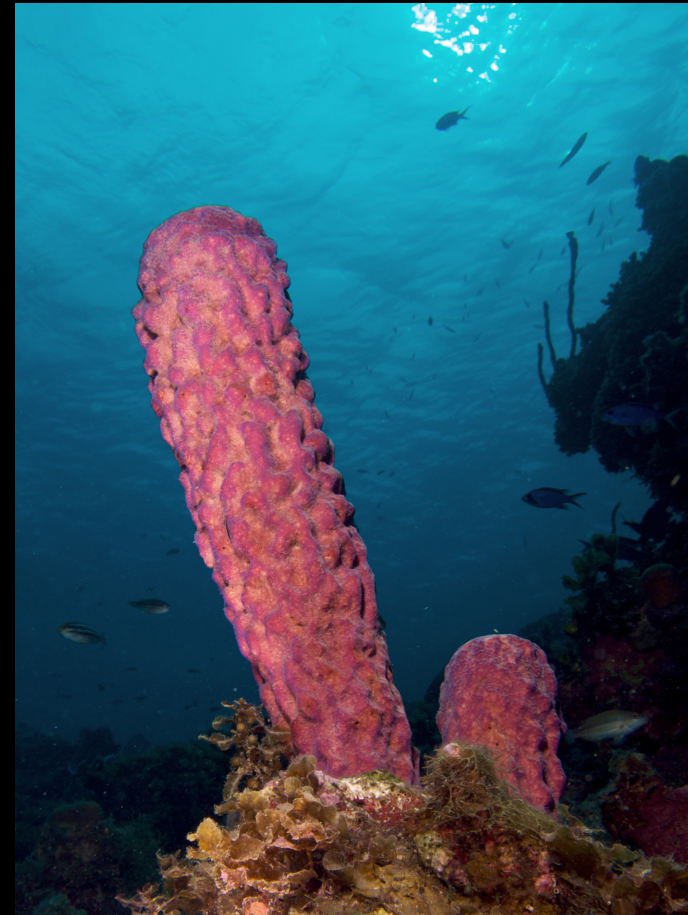

AL SANAR LA EVOLUCIÓN ES LA COLABORACIÓN RADICAL