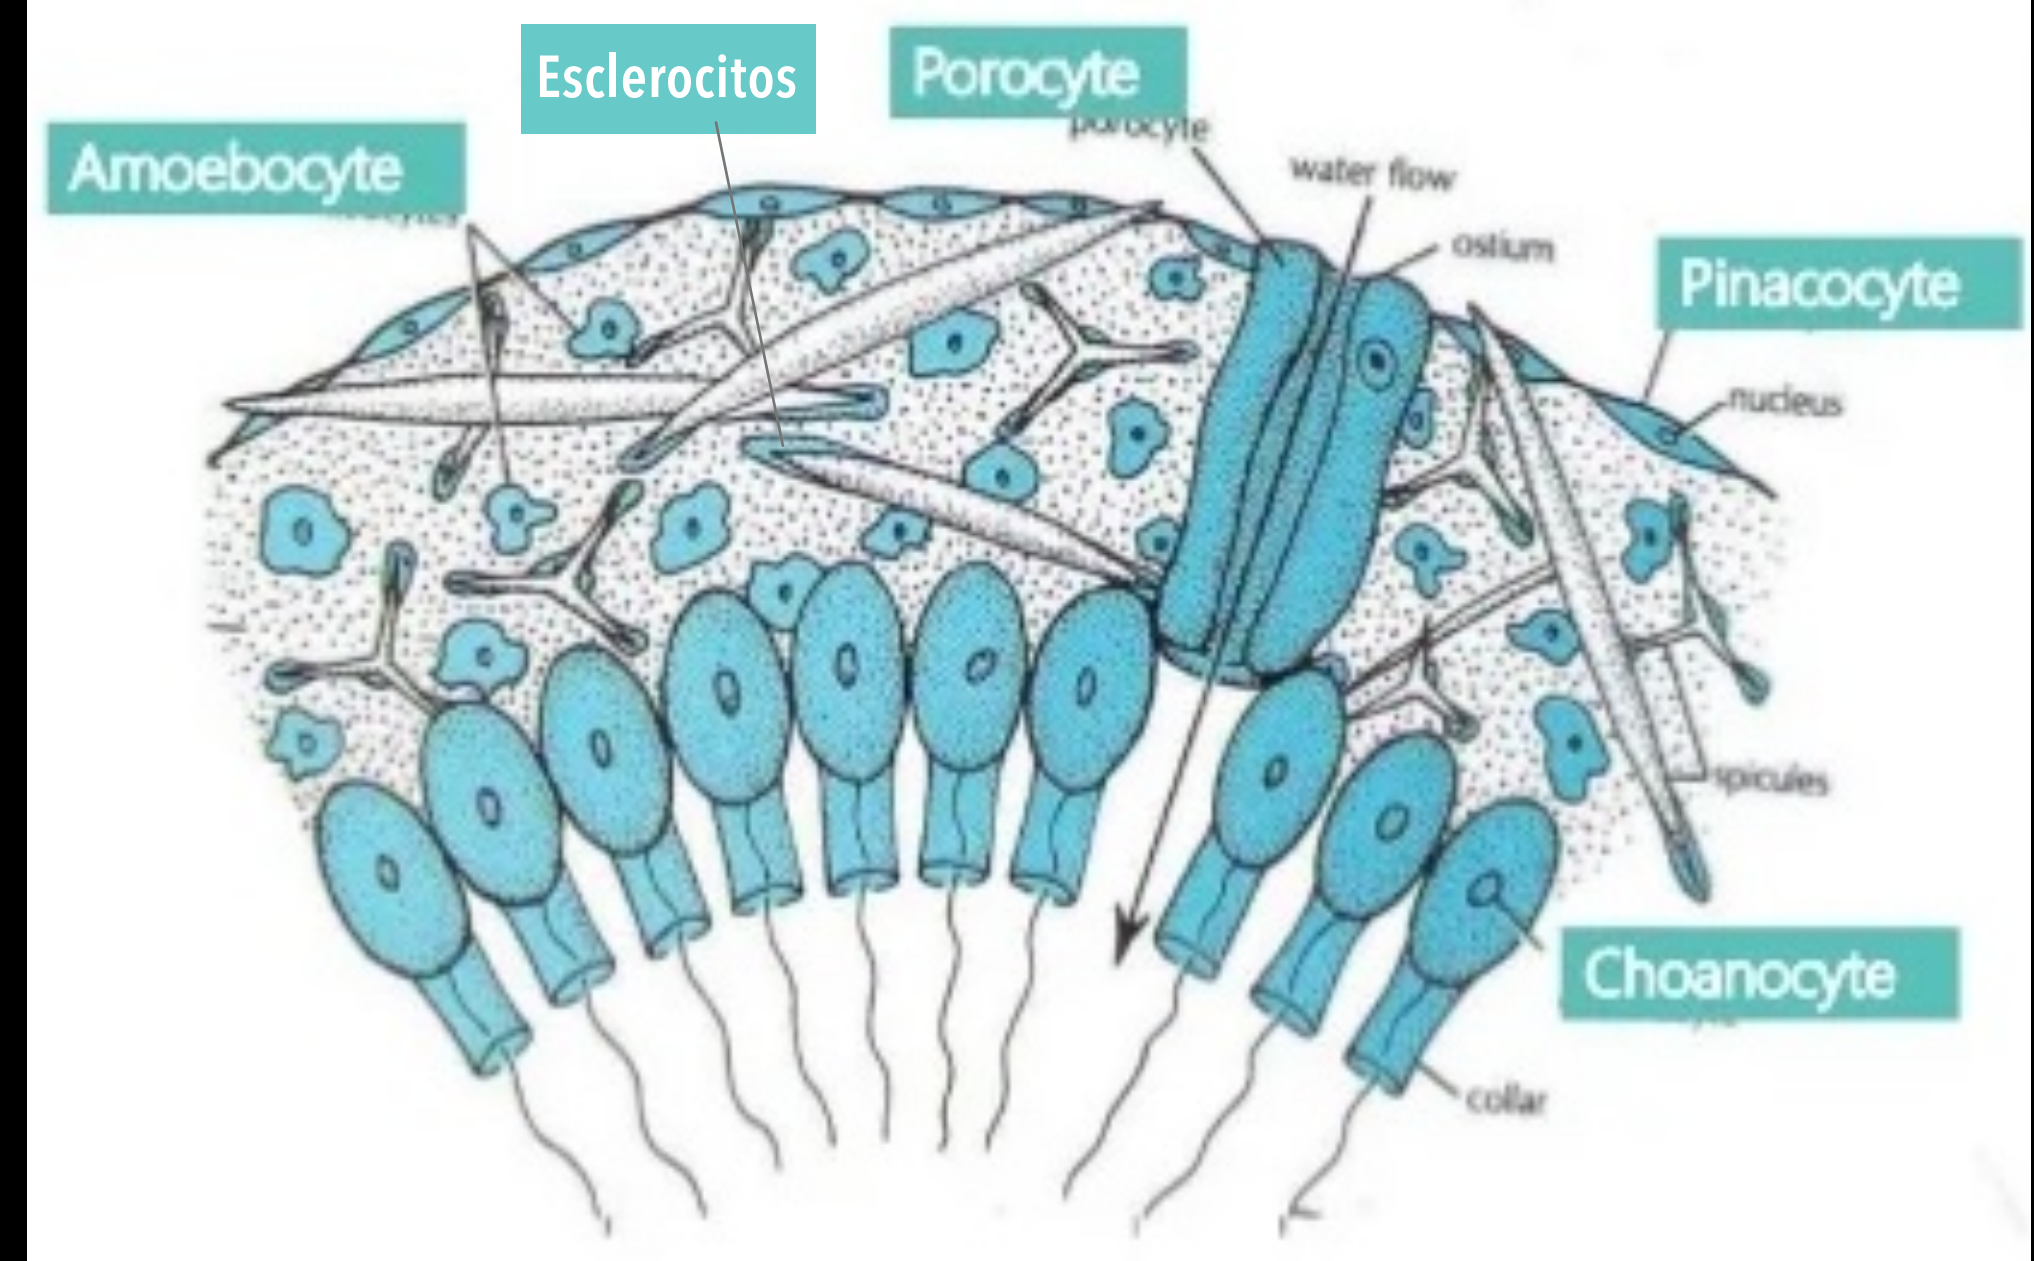

AL SANAR LA EVOLUCIÓN ES LA COLABORACIÓN RADICAL