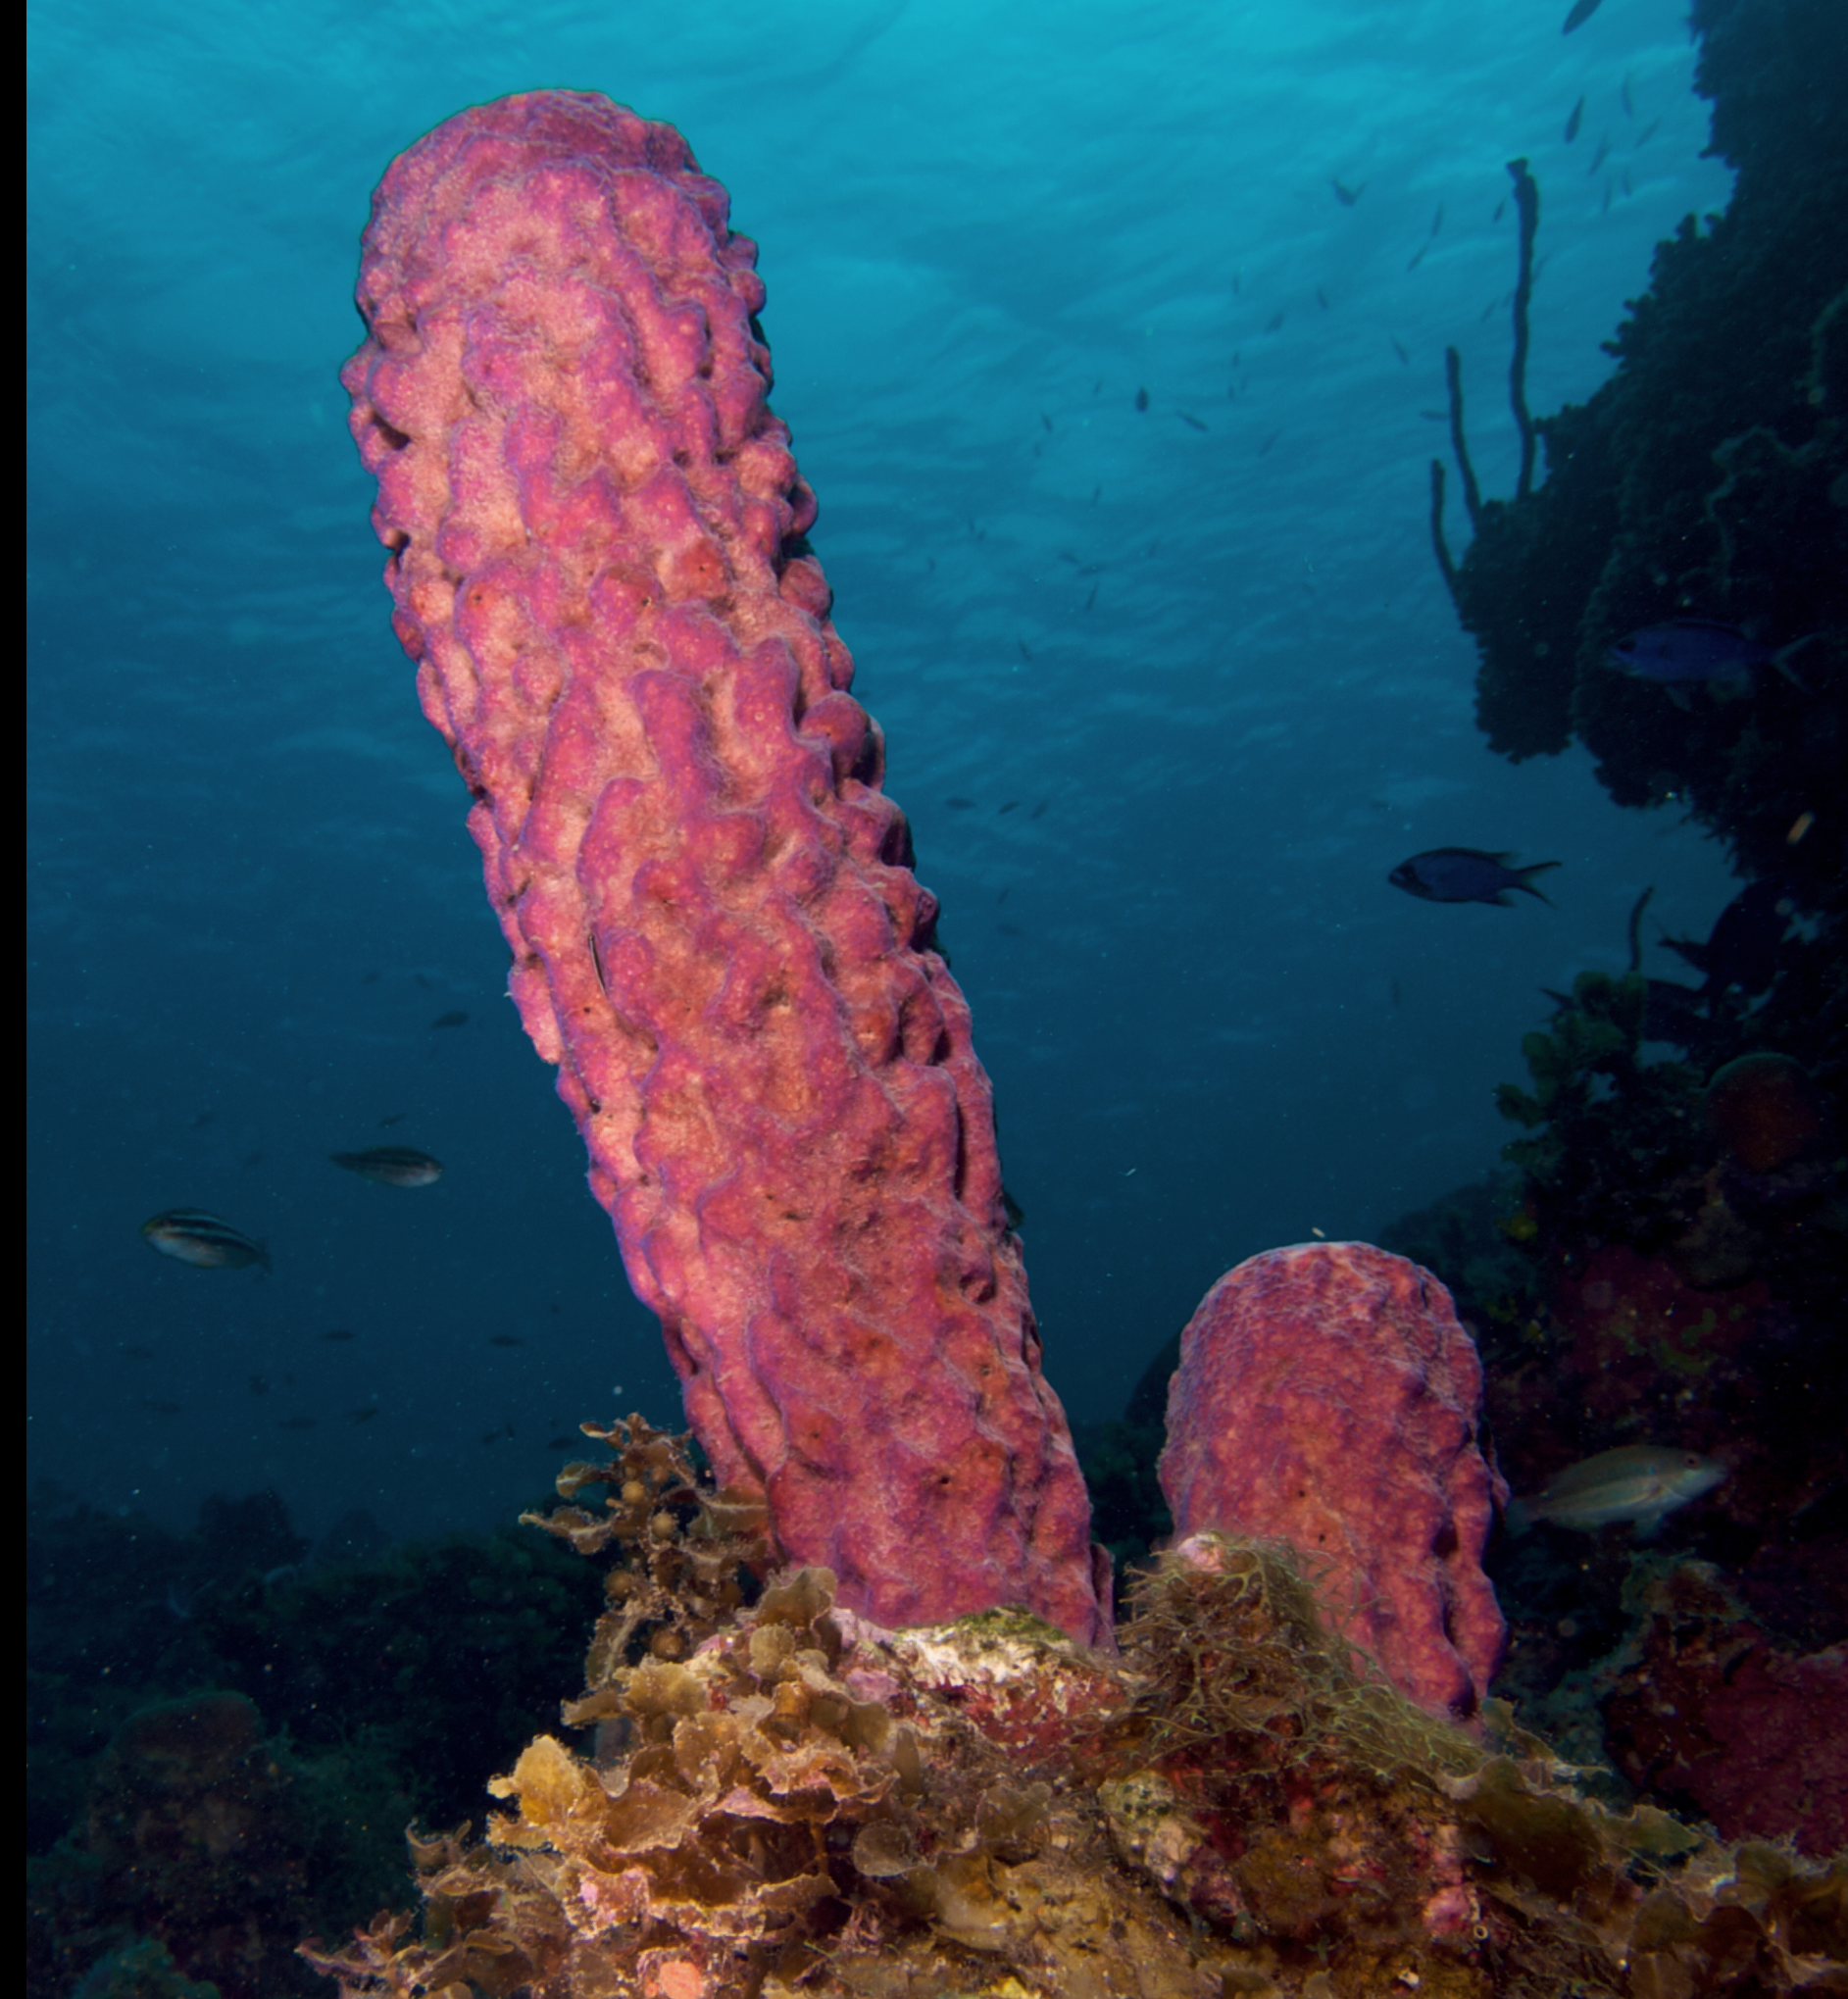

LA EVOLUCIÓN NOS ESTÁ LLEVANDO A OTRA ESCALA